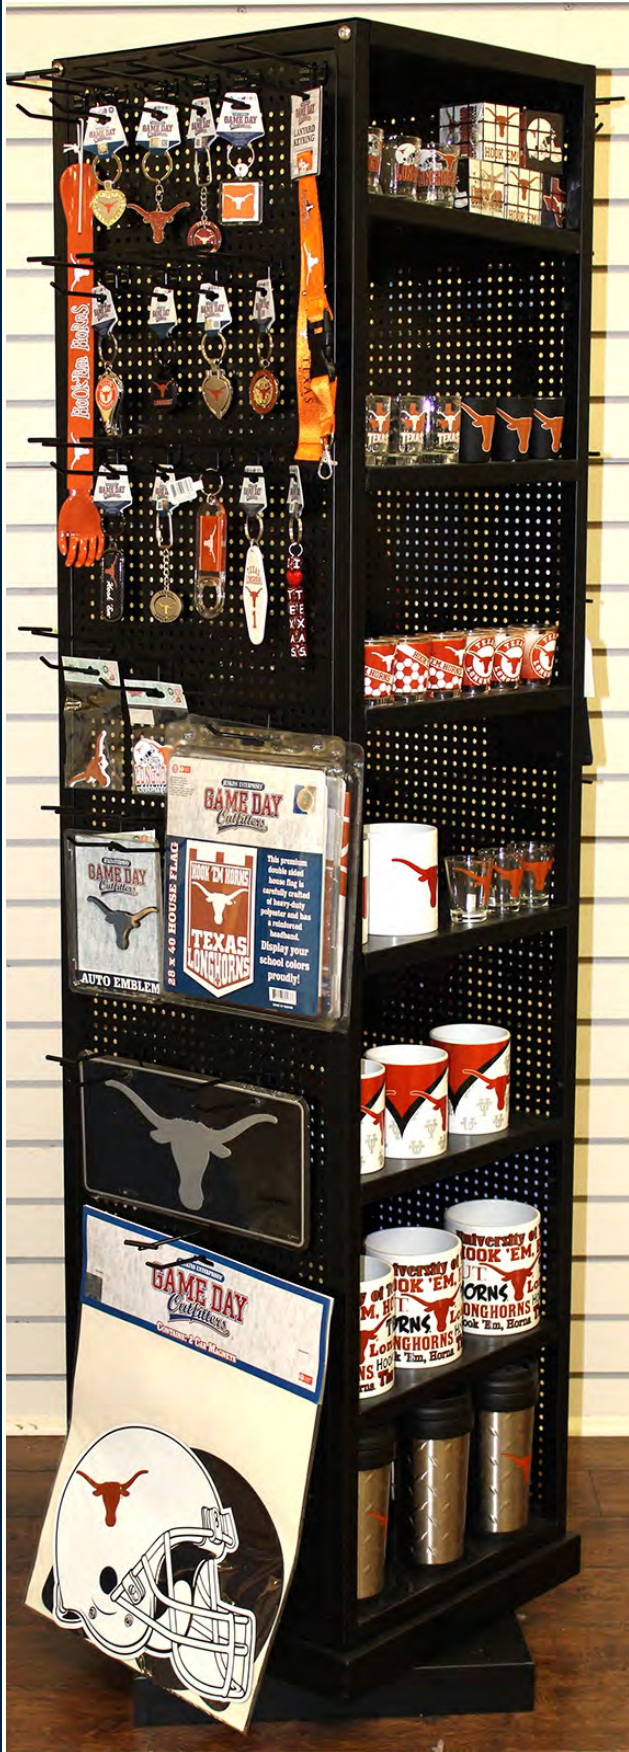

DISPLAYS & RACKS