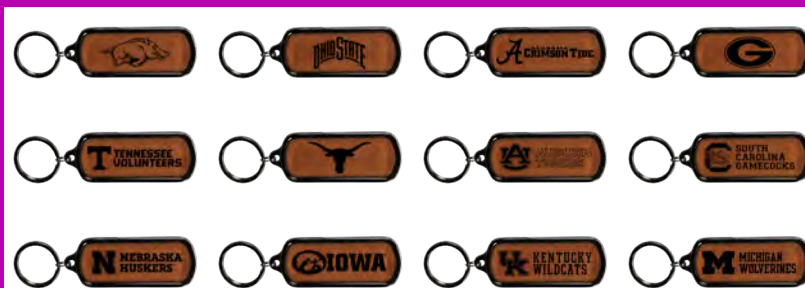

Additional Schools Available

BASEBALL KEYCHAIN

Custom Minimum - 72pc Stock Minimum - 12pc **\$4.00**

KEYCHAINS

Additional Schools Available

LANYARD

Custom Minimum - 288pc Stock Minimum - 12pc \$5.00

Additional Schools Available

NAILCLIPPER

Custom Minimum - 36pc Stock Minimum - 12pc \$3.50

Additional Schools Available

METAL BOTTLE OPENER

Custom Minimum - 36pc Stock Minimum - 12pc \$4.00

Additional Schools Available

OBLONG LEATHER

Custom Minimum - 72pc Stock Minimum - 12pc \$5.00

Additional Schools Available

PARACORD

Custom Minimum - 36pc Stock Minimum - 12pc **\$5.00**

Additional Schools Available

SQUARE BAMBOO

Custom Minimum - 72pc Stock Minimum - 12pc **\$3.50**

KEYCHAINS

Additional Schools Available

METAL HEART LOCKET

Custom Minimum - 72pc Stock Minimum - 12pc **\$5.00**

Additional Schools Available

PVC LOGO

Custom Minimum - 720pc Stock Minimum - 12pc **\$4.00**

Additional Schools Available

ARTWOOD ORNATE FOOTBALL