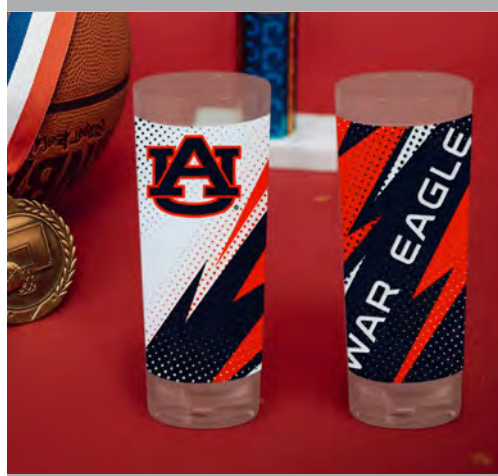

Additional Schools Available

BOLT SUBLIMATION SHOOTER

Custom Minimum - 72pc   Stock Minimum - 12pc   **$4.00**