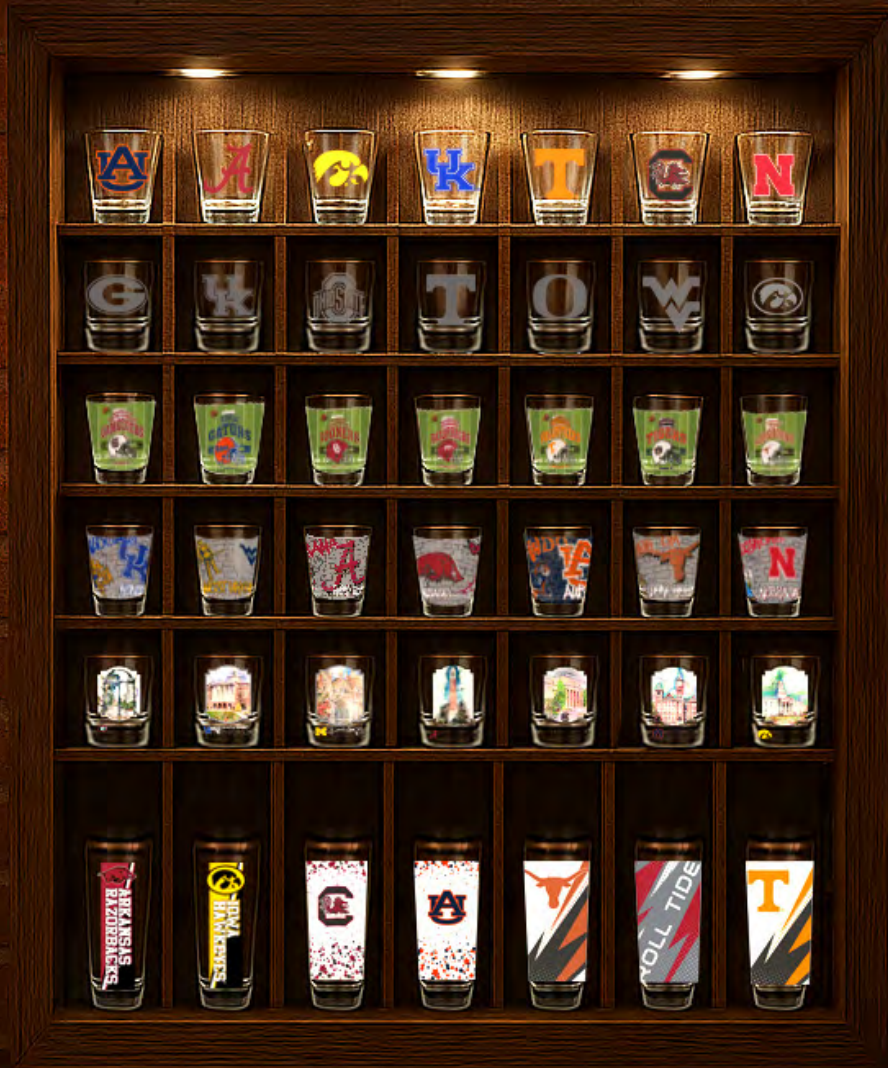

MAN CAVE

ICE C
BE
SOLD