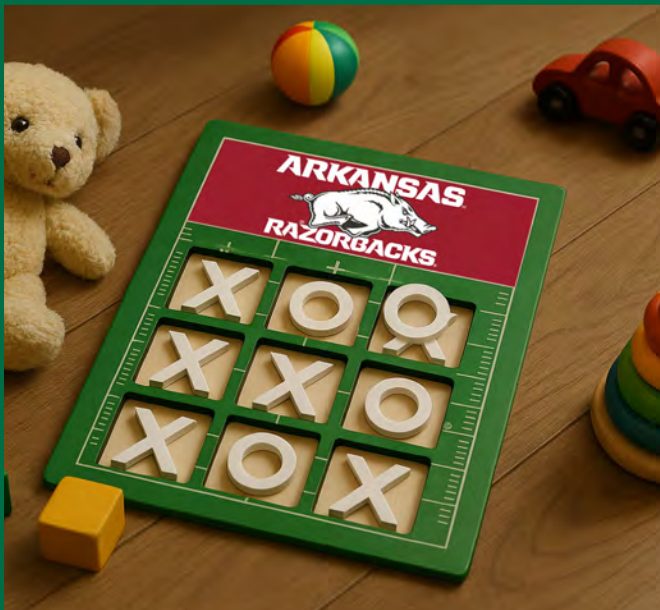

Stock Minimum - 24pc

\$5.00

Additional Schools Available

PUZZLE CUBE

Custom Minimum - 1440pc

Stock Minimum - 12pc

\$5.00

Additional Schools Available