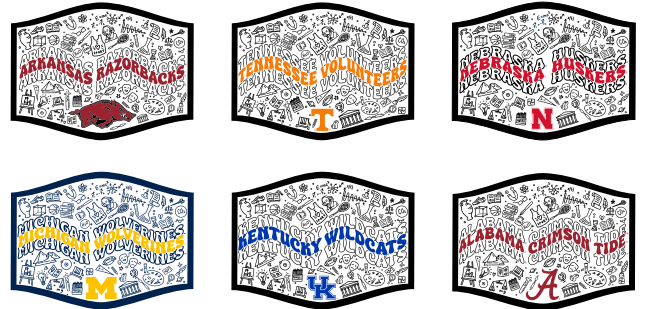

METAL HEART LOCKET

Custom Minimum - 72pc Stock Minimum - 12pc **\$5.00**

Additional Schools Available

PVC LOGO

Custom Minimum - 720pc Stock Minimum - 12pc **\$4.00**

Additional Schools Available

ARTWOOD ORNATE FOOTBALL

Custom Minimum - 72pc Stock Minimum - 12pc **\$4.00**

Additional Schools Available

ARTWOOD CIRCLE TAILGATE

Custom Minimum - 72pc Stock Minimum - 12pc **\$4.00**

Additional Schools Available

ARTWOOD ARCH DOODLE